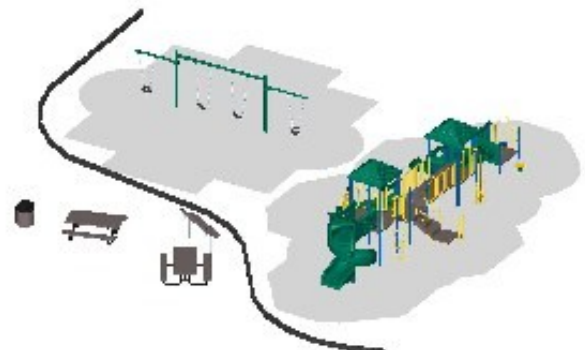

INSTANT REPLAY & CHARACTER CAMP REPORT ***Dallas Life Shelter Playground:***

Project Location:
Downtown Dallas

Organizations Involved:

- ^The Dallas Stars
- ^PPF
- ^The Dallas Life Homeless Shelter
- ^The Dallas Crystal Charity Ball

Target Completion/Build Date:
May 12th, 2012

Playground Design Day:

A design day for children at the Dallas Life Foundation Homeless Shelter was held on Saturday, September 24th. Children from the center put forth their best creative skills in drawing their dream playgrounds, which will ultimately become a reality. Elements from the children's drawings were integrated into the final design for the new community playground. Dallas Stars greats Jere Lehtinen and Bob Bassen worked with the children on their drawings and their slap shots.

Honorary Project Chair:

Stephane Robidas - Defenseman & Alternate Captain of the 2011-12 Dallas Stars Hockey Team

Partners:

- ^Child's Play, Inc.
- ^Glidden

Description:

The project will provide a place to play for the 50-70 children living at the complex on average. The Dallas Life Shelter is the third largest homeless shelter in the United States, housing up to 750 people at a given time.